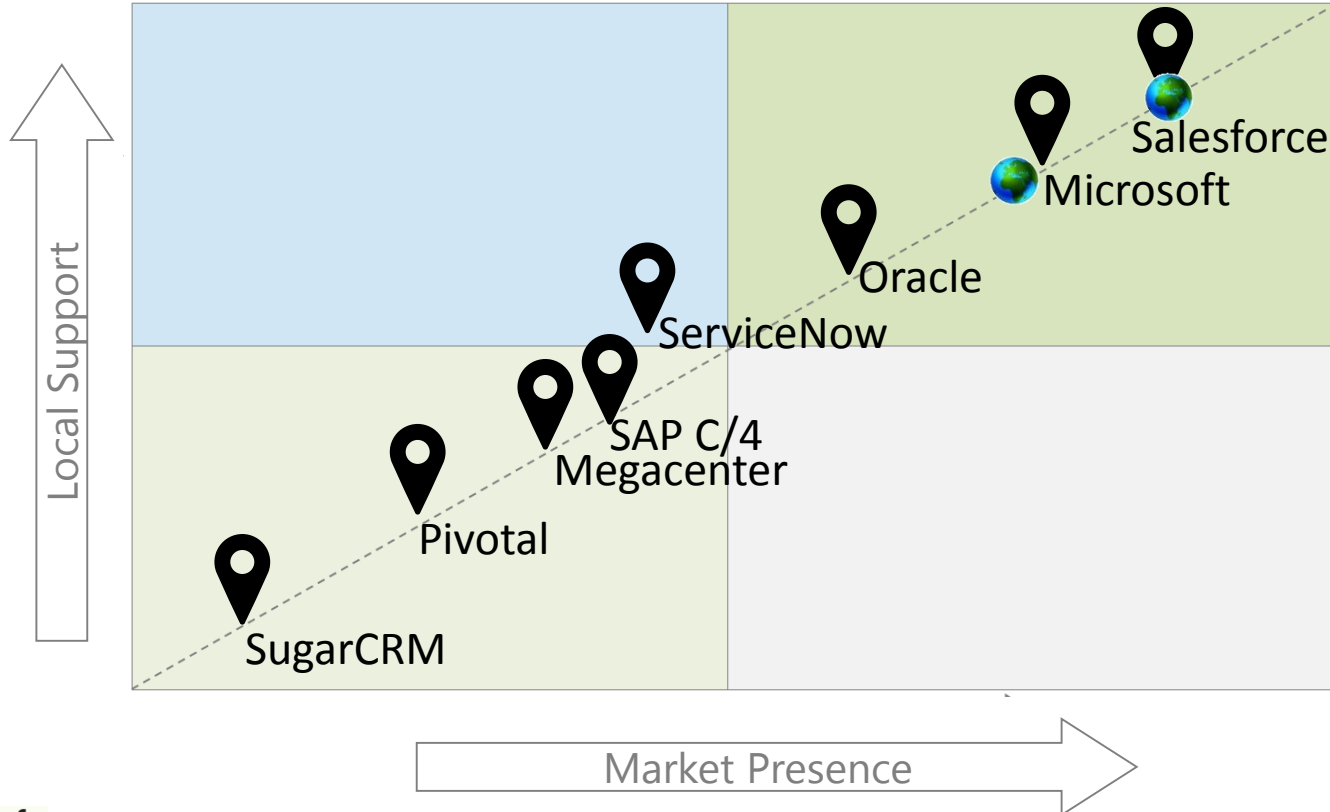

CRM Packages in Israel - Part 1:

Package	Israel rep.	Integrators
Oracle Engagement Cloud	Oracle Israel	Oracle Consulting, iCloudius
Oracle Service Cloud (RightNow)		Oracle Consulting
Oracle Sales Cloud		Oracle Consulting
Oracle – Siebel		Taldor, IBM, Matrix, We-Do, Yael Group, Oracle Consulting
Oracle - Peoplesoft		Matrix, Evo-IT
  Salesforce	Salesforce Israel	AllCloud, ServiceWise, Yael (Cloudtech), iCloudius, One1Link, Accenture, Delloite, IBM, Malam-Team (Nptech), We-do, ITmyway, Asperii (Field Service), TCS
  Microsoft Dynamics 365	Microsoft Israel	Matrix, ,Elad, Malam-Team (+E4D), DXC, Aman software, Prodware, SIT, Hilan-Ness, One1, Taldor...

CRM Packages in Israel - Part 2:

Package	Israeli Rep.	Integrators
MEGA Center	Yael Group	Yael Group
 SugarCRM		
Pivotal	One1	ONE1
Netsuite CRM	NetCloud, One1	NetCloud, One1
ServiceNow CSM (Customer Support)	ServiceNow	One1 (Dicomano), Silverstone, Ness TSG
Pega	Evo - IT	Evo - IT
BPM Online	Proceed (HMS)	Proceed (HMS)
SAP CRM	SAP Israel	Hilan-Ness, One1 (Advantech), ValuePlus, Fishman Dambo, Malam-Team
SAP C4C		ValuePlus ,Xioma ,Menahel4U ,Hilan-Ness, BDA-Projects

CRM Platforms 2019

Presence & Support in Israel

Vendors to Watch:
Pega
BPMonline

 Global leader

CRM & Omni-Channels Consultants in Israel - Partial List

- ▲ Accenture
- ▲ Alternative
- ▲ B-Pro
- ▲ Deloitte
- ▲ Experity
- ▲ EY
- ▲ IT solutions
- ▲ Lior Luria
- ▲ Matrix
- ▲ Meteor
- ▲ Nogamy
- ▲ Sensecom
- ▲ Widelink
- ▲ Value Plus
- ▲ Several independent advisors

* Alphabetical order, not a ranking!

Omni – Channel Platforms

Package	Israeli Rep.	Integrators
LivePerson	One1	One1, LivePerson
7Twenty	7Twenty	Matrix
BumpYard	BumpYard	eWave, Matrix, Hilan-NessPro
Simplechat	Elad	Elad, Prodware
Glassix	Glassix	Yael Group, Taldor
CEMax	CEMax	CEMax