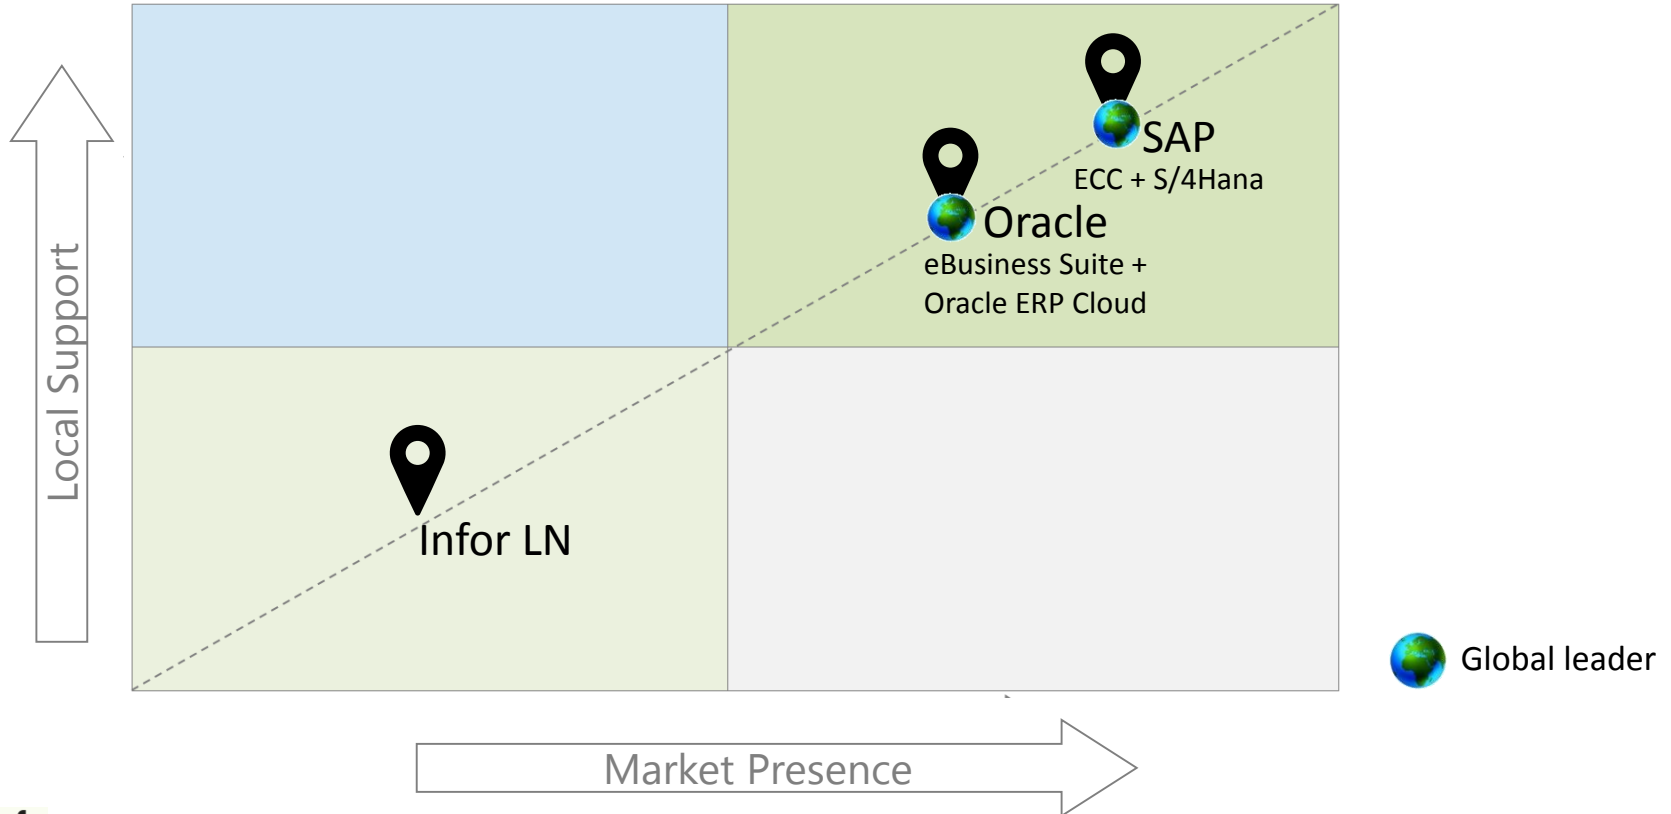

Large-Scale ERP 2019

Presence & Support in Israel

Large and Very Large ERP projects (>300 users, large enterprises)