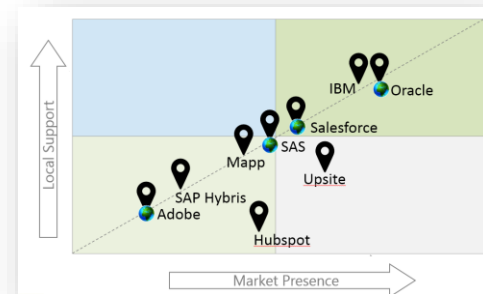

Focused on the enterprise sector (not SMB)

▲ **X axis (Market Presence):**

Installed base; New sales; Mindshare

▲ **Y axis (Local Support):**

Number and quality of Sis; localization; local R&D

Vendors to watch: New players that only recently entered the market and therefore cannot be evaluated against longtime players

“Global leaders” (according to international analyst firms) are marked

Marketing Automation Platforms – Part 1

Package	Israel rep.	Integrators
  Oracle	Oracle Israel	Yael Group (Actiview), We-Do, iCloudius Agencies: Hike, Publicis, Pigment, Klogic
 Salesforce Marketing Cloud	Salesforce Israel	Servicewise, AllCloud, Data-Pro, Hilan-Ness-Pro Digital, Deloitte, Yael Group (CloudTech and Actiview), One1, 2Do!
  Watson Marketing Cloud	IBM	IBM, Hilan-NessPro Digital, Emet-Bee2see (EMET Group), Gstat (Unica), Adler-Go
 Adobe (+Marketo)	Deloitte Digital	Deloitte Digital
 SAS CI 360	Mia computers (SAS)	Yael Group (Actiview)