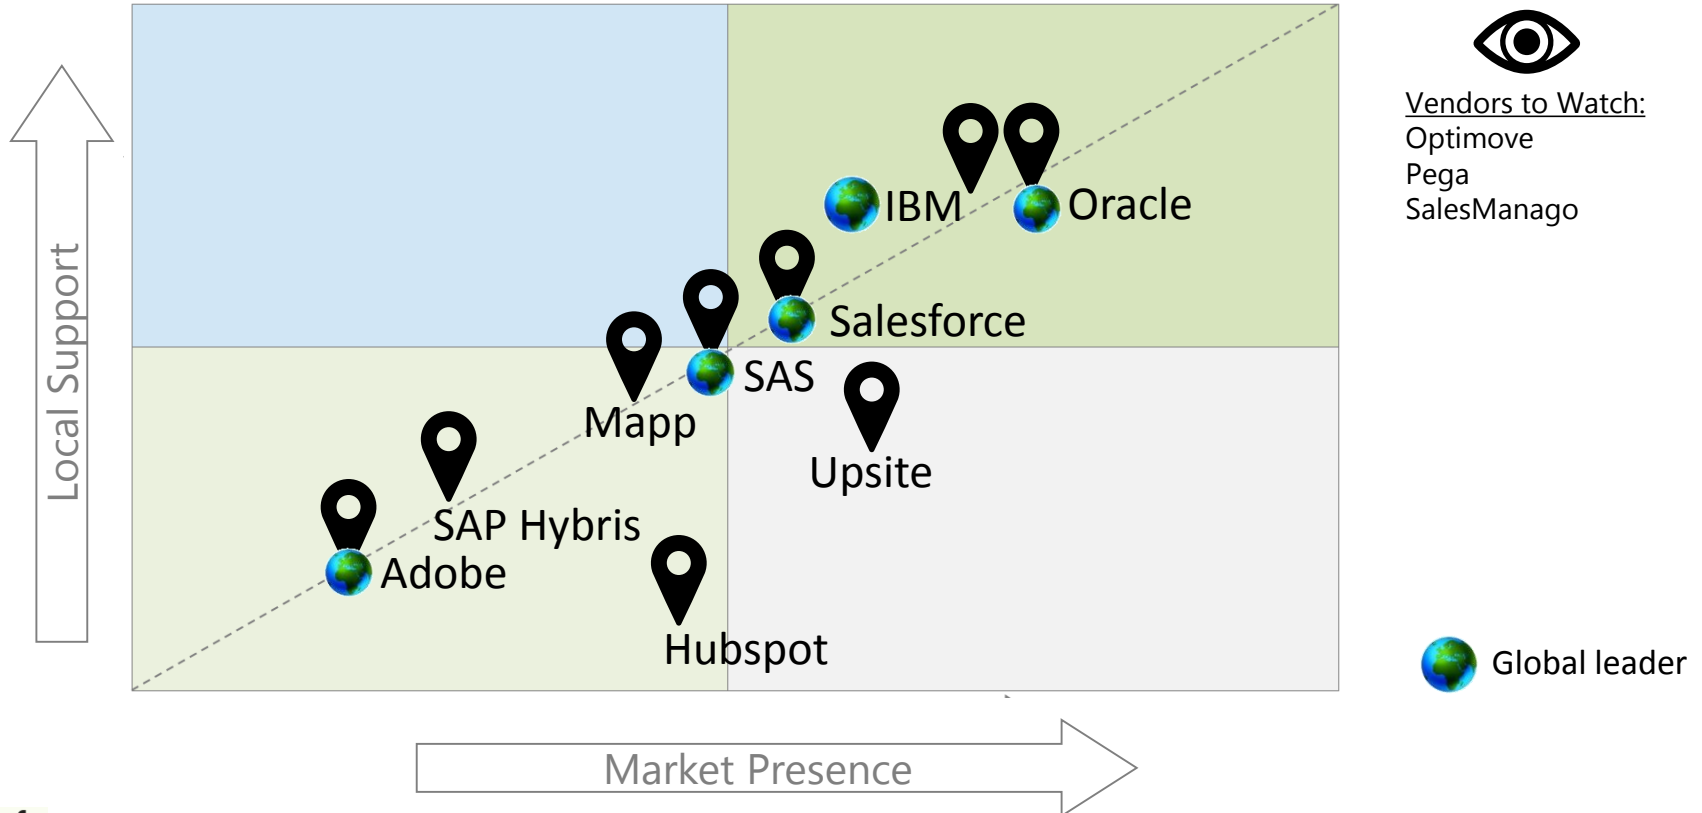

Marketing Automation Suites – 2019

Presence & Support in Israel