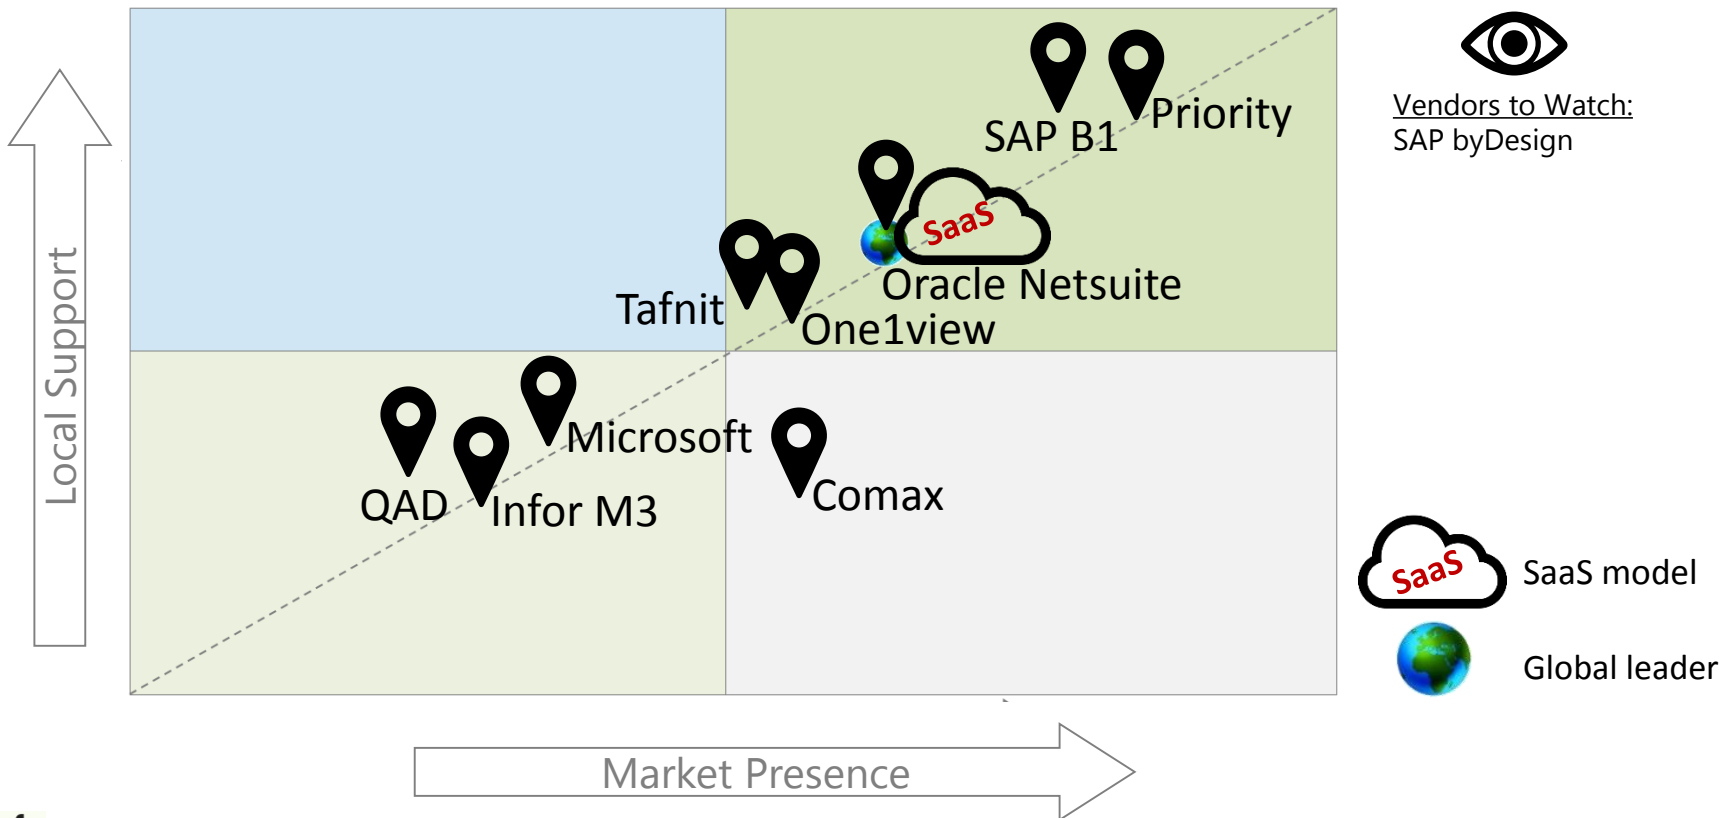

ERP Packages & Integrators: Part 2

Package	Israel Rep	Integrators
Microsoft Dynamics AX	Microsoft Israel. Distribution by Prodware	Prodware, Oregano, Maxsoft, Axperts, Almog, MCS
Microsoft Dynamics NAV		Prodware, Anagal, Dover Applications
FinPro, Logistic Pro	Almog	Almog
KAV systems	Kav	Kav, Ardom
Aviv, MARS	Aviv	Aviv
Gan Tochnot Heshev (Kibbutzim) Azimut (Car) ERP Plus (cross-sector)	Aman	Aman
Comax	Comax	Comax
LN Infor	Matrix	Matrix
ERP Focus (for global shipping)	Malam-Team	Malam-Team

Large-Scale ERP 2019

Presence & Support in Israel

Large and Very Large ERP projects (>300 users, large enterprises)

SMB + Mid-Large ERP 2019

Presence & Support in Israel

SMB + Mid market ERP projects (~10-300 users)