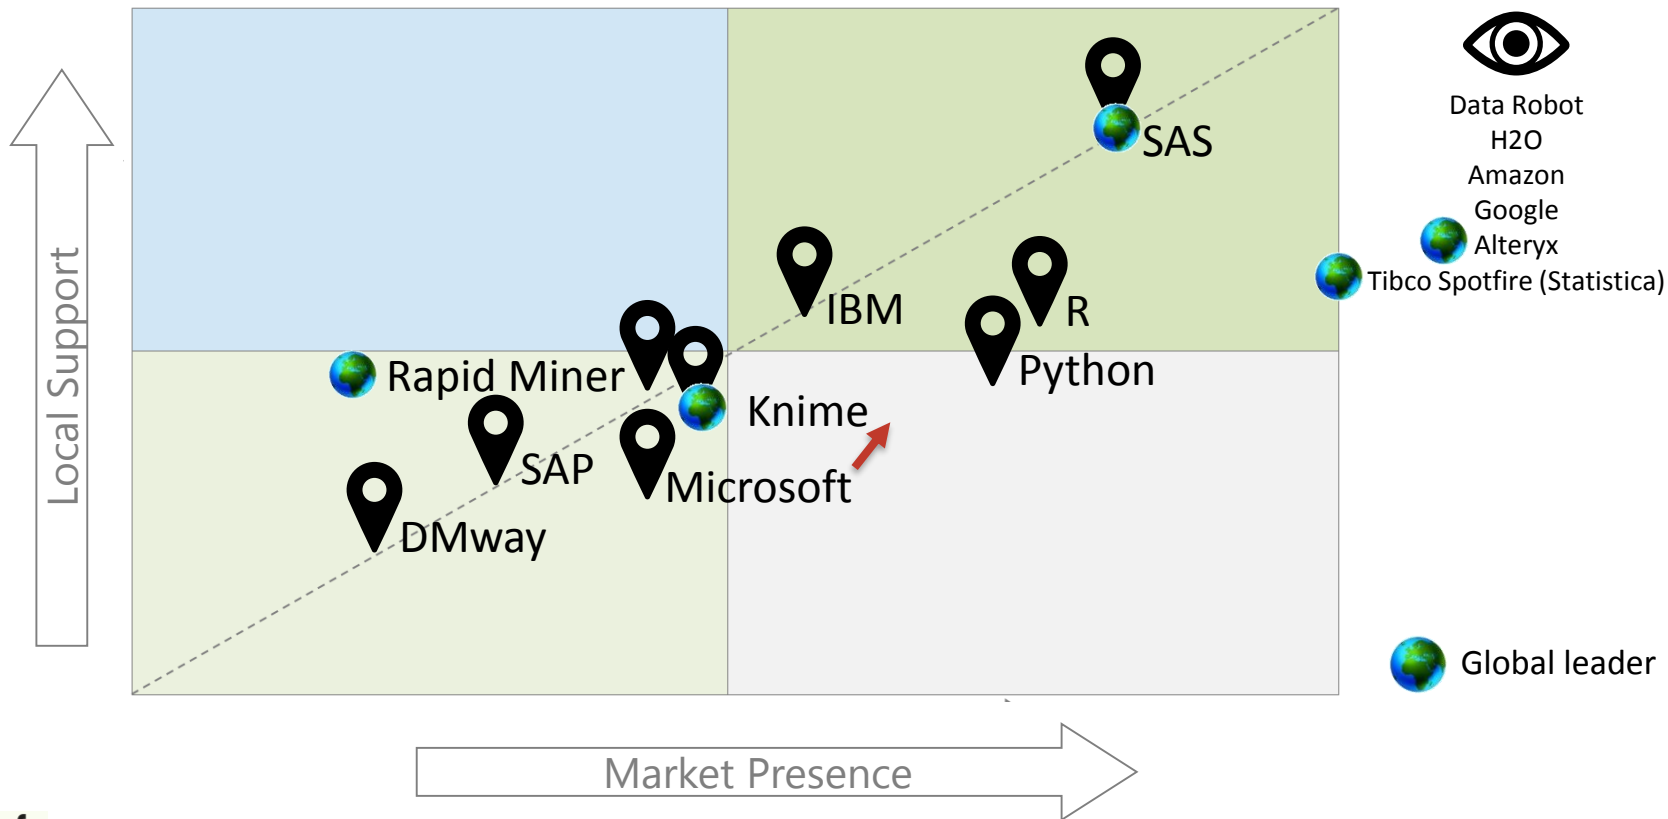

Analytics & Data Science Platform 2019

Presence & Support in Israel